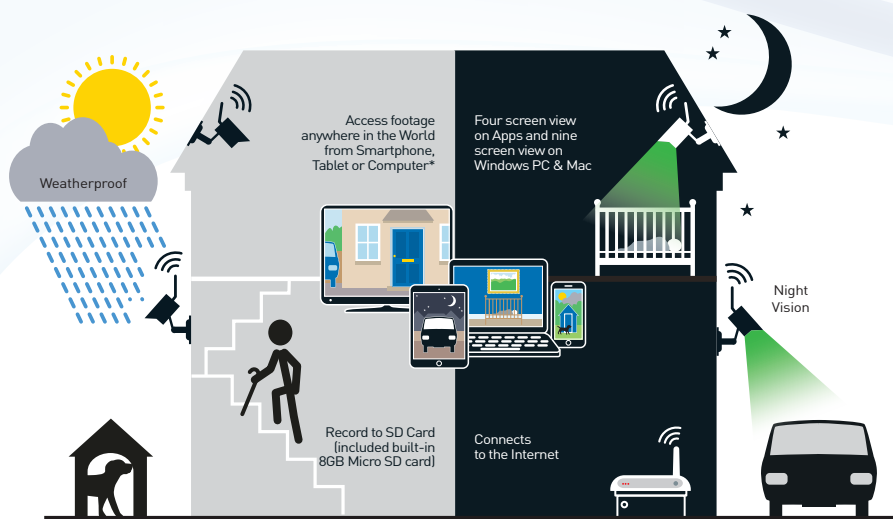

## Withstand Sunshine, Rain, Snow & More

The Homeguard indoor/outdoor WiFi 1080p all weather plus camera can be conveniently positioned outside the home or small business\* and remotely viewed from your computer, tablet or smartphone. It features great picture quality, capturing video in HD 1080p at 15 frames per second, via MicroSD socket to capture video onto a MicroSD card. If you want a simple surveillance solution to protect your home, garden or your office, shop or warehouse and view it wherever you are in the world, then this is the ideal solution for you.

## Features

- Superb image & video quality with Full HD 1080p Resolution
- Remotely view camera via PC, Smartphone or Tablet
- Easy Setup, 100% Plug & Play via iOS, Android, Windows PC or Mac
- High Quality 2 Way Audio
- Motion Detection, send image or video to built in storage
- Automatic Night vision mode allows recording even in total darkness up to 82ft/ 25m
- Weatherproof casing protects against rain, snow, dust and hot days
- Protect what matters most, perfect for your home or small business

# All Weather Plus

Indoor/Outdoor Wi-Fi 1080p Smart Camera with Audio

## Connection

HD WiFi cameras give you peace of mind by allowing you to view anywhere Access from computers & Smart Devices.

Connect in 3 easy steps  
with **Homeguardlive App**

Scan QR Code  
on the Camera